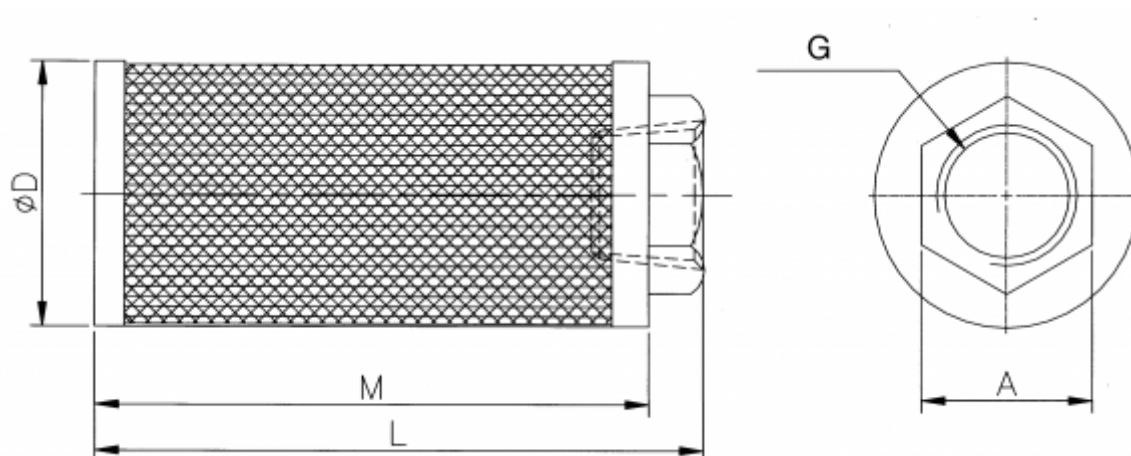

# Data Sheet

Article number: 27590012

Description: Inlet air filter MF-12 1 1/2"  
KB-3..

## Measures

A	= 65
D	= 85
G (Thread)	= PT-1 1/2"
L	= 196
M	= 182
Mesh	= 100
Model	= KB-3...,KB-33...